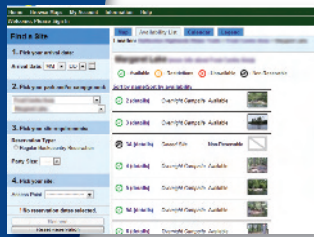

ACCOMMODATING SOLUTIONS
CAMIS

System Capabilities

Everest's capabilities include:

- Reservations and Permitting For:
 - Campsites
 - Yurts
 - Cabins
 - Cottages
 - Group Facilities
 - Day Use Facilities
 - Marinas
 - Backcountry/Interior
 - Additional Vehicles
 - And Many More
- Fee Calculations, Limits, Restrictions, etc.
- Cash Drawer Integration
- Day Use Ticketing and Passes
- Equipment Loans and Rentals
- Configurable Security Levels / User Roles
- Attendant, Park, and Overall System Reporting
- Statistical, Management, and Financial Reporting
- Security Gate Card Encoding
- "Practice Park" Training Mode
- Warning, Advisory, and Help Messaging
- Security Deposits
- Resource Attribute Management
- Confirmation Letters and Emails
- Payment Card Industry (PCI) Compliant
- Multiple Bookings Under One Payment
- Customer, Reservation, Permit, and Accounting Notes
- Discounts
- Till Management
- Surveys
- Campsite and Other Facility Photos (on Reservation Website)
- And much more...

Professional park system overview maps.

Detailed campground maps with mouse-over site availability.

Easy to read availability lists with quick access to site photos.

Specific site information and photos are only a click away.