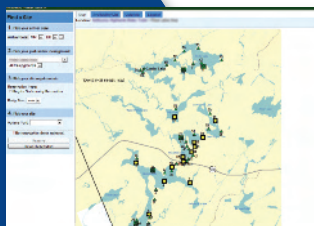

Professional park system overview maps.

Detailed campground maps with mouse-over site availability.

Easy to read availability lists with quick access to site photos.

Specific site information and photos are only a click away.